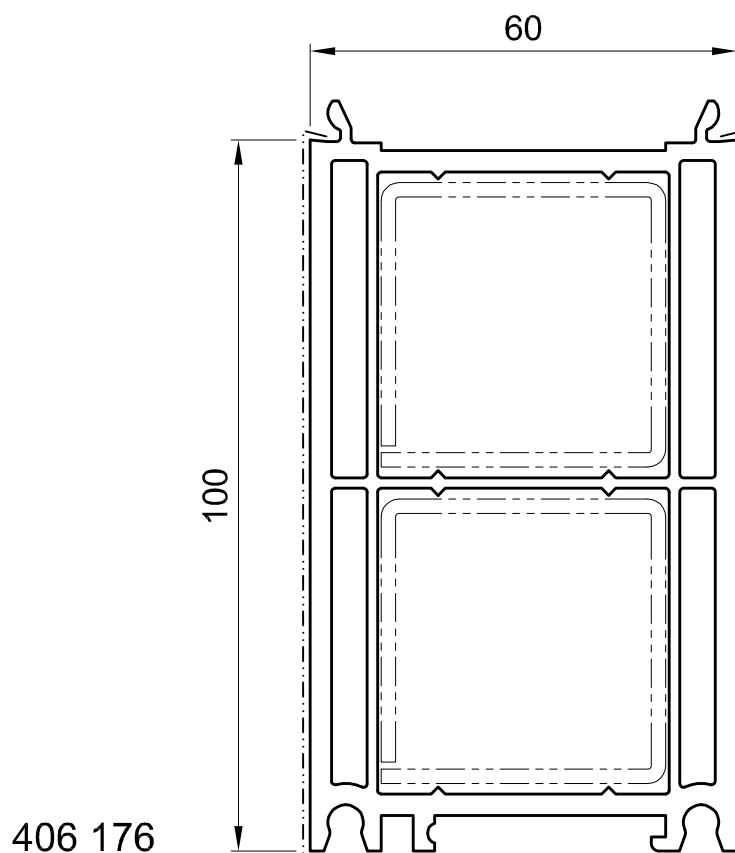

Reinforcement:

405 060

----- Decor

Scale 1:1 (1:2) (or depending on print-out)

Issue: 07/2016

Extension profiles

Reinforcement:

415 028

Reinforcement:

405 060

----- Decor

Scale 1:1 (1:2) (or depending on print-out)

Issue: 07/2016

Extension profiles

Reinforcement:

405 040