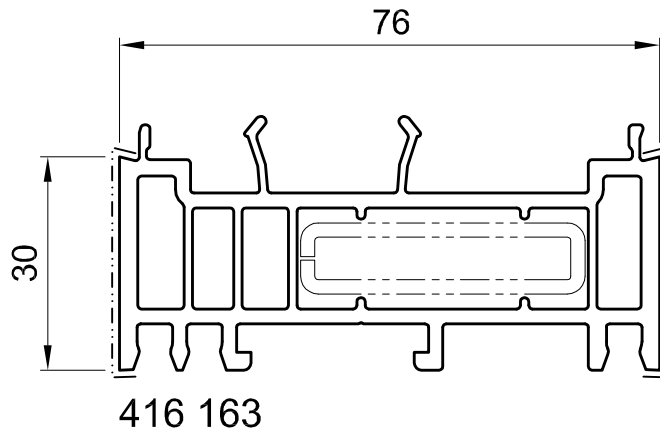

Extension profiles

Reinforcement:

VS9810

Reinforcement:

415 020

Extension profiles

Reinforcement:

405 060

Reinforcement:

405 060

----- Decor

Scale 1:1 (1:2) (or depending on print-out)

Issue: 07/2016

Extension profiles

Reinforcement:

415 028

Reinforcement:

405 060

----- Decor

Scale 1:1 (1:2) (or depending on print-out)

Issue: 07/2016

Extension profiles

Reinforcement:

405 040