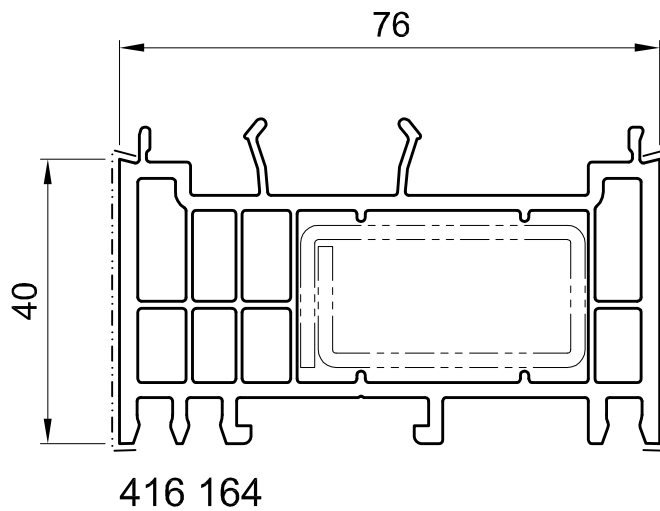

Extension profiles

Reinforcement:

VS9810

Reinforcement:

415 020

Extension profiles

Reinforcement:

405 060

Reinforcement:

405 060

----- Decor

Scale 1:1 (1:2) (or depending on print-out)

Issue: 07/2016

Extension profiles

Reinforcement:

415 028

Reinforcement:

405 060

----- Decor

Scale 1:1 (1:2) (or depending on print-out)

Issue: 07/2016

Extension profiles

Reinforcement:

405 040