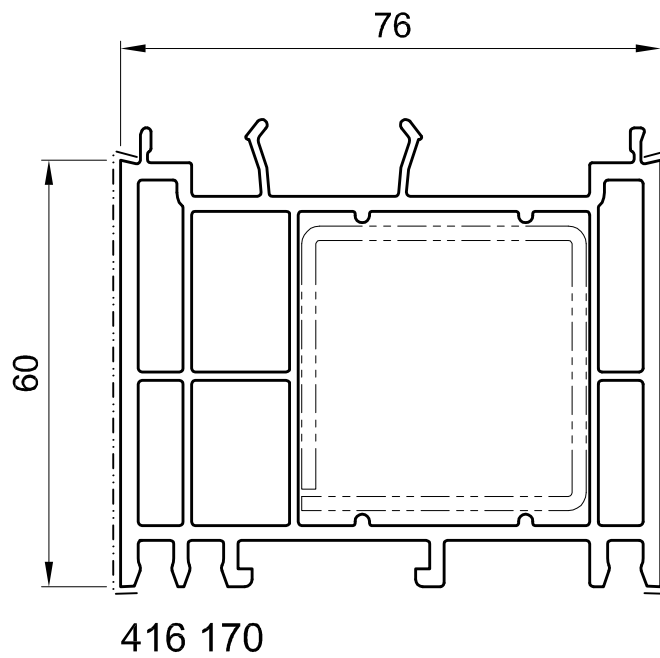

Extension profiles

Reinforcement:

VS9810

Reinforcement:

415 020

Extension profiles

Reinforcement:

405 060

Reinforcement:

405 060

----- Decor

Scale 1:1 (1:2) (or depending on print-out)

Issue: 07/2016

Extension profiles

Reinforcement:

415 028

Reinforcement:

405 060

----- Decor

Scale 1:1 (1:2) (or depending on print-out)

Issue: 07/2016

Extension profiles

Reinforcement:

405 040