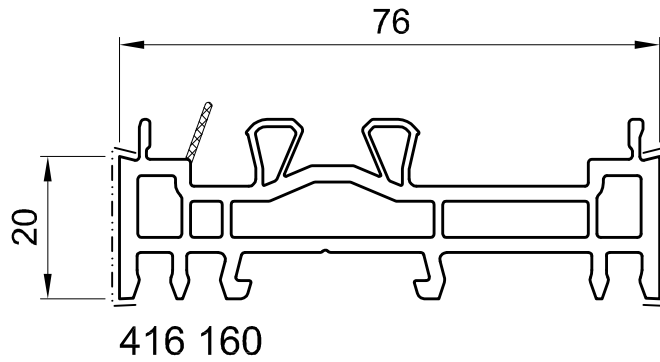

Extension profiles

Reinforcement:

VS9810

Reinforcement:

415 020

Extension profiles

Reinforcement:

405 060

Reinforcement:

405 060

----- Decor

Scale 1:1 (1:2) (or depending on print-out)

Issue: 07/2016

Extension profiles

Reinforcement:

415 028

Reinforcement:

405 060

----- Decor

Scale 1:1 (1:2) (or depending on print-out)

Issue: 07/2016

Extension profiles

Reinforcement:

405 040