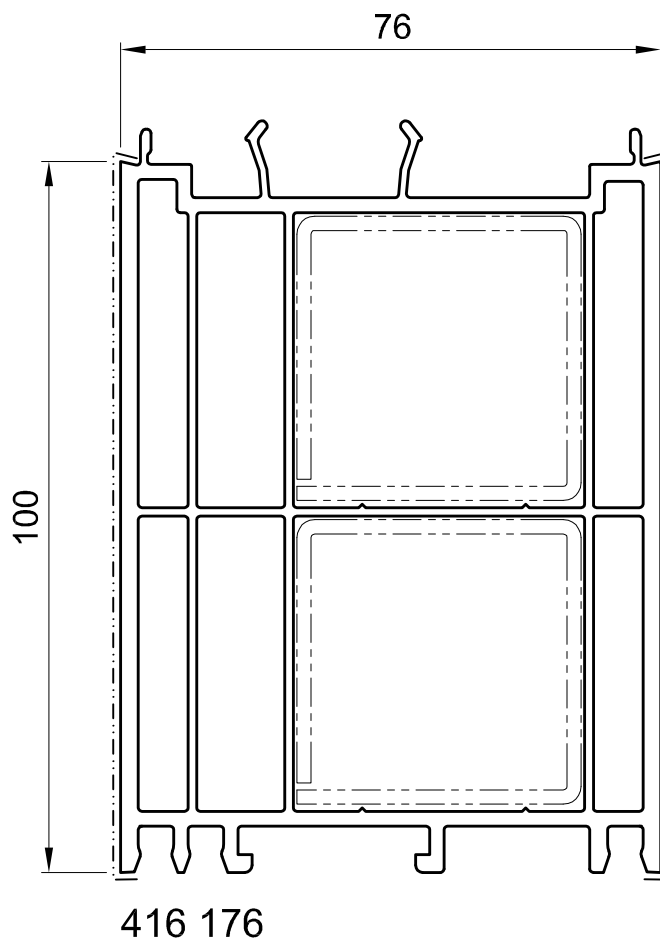

Extension profiles

Reinforcement:

VS9810

Reinforcement:

415 020

Extension profiles

Reinforcement:

405 060

Reinforcement:

405 060

----- Decor

Scale 1:1 (1:2) (or depending on print-out)

Issue: 07/2016

Extension profiles

Reinforcement:

415 028

Reinforcement:

405 060

----- Decor

Scale 1:1 (1:2) (or depending on print-out)

Issue: 07/2016

Extension profiles

Reinforcement:

405 040